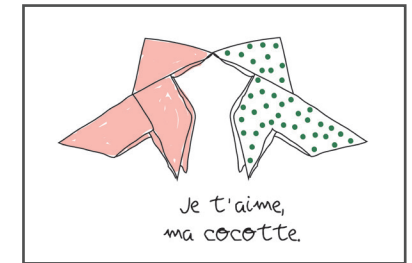

FRONT BACK: SALMON
REF : 064