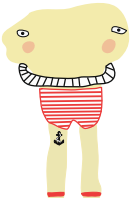

Mr Boya - To start again **REF : BOYA**