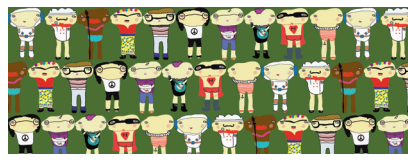

FRONT BACK: TURQUOISE
REF : 030