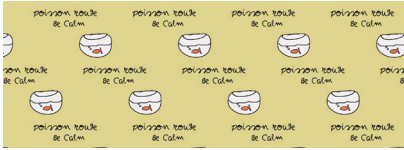

FRONT BACK: FUSCHIA
REF : 034