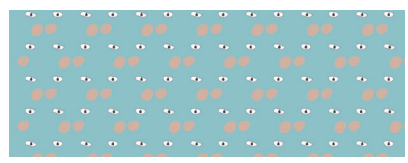

DIY

REF : DIY

Crane earring **REF : 017**, To sew the oilcloth **REF : 018**,
Transfert textile **REF : 019**, Necklace **REF : 020**,
Windmill **REF : 021**, Pepito Heroico Motivation **REF : 022**,
Iron-on sticker for clothes **REF : 023**, **REF : 024**
Mr Liverpool Puppet **REF : 025**

Colors references

PILLOWS, BAGS, ORIGAMI PAPER, BOW TIE

SQURE Pillow / RECTANGLE Pillow / TRIANGLE Pillow / ROUND Pillow (FRONT / BACK)
Bags (FRONT + BACK: INSIDE)
Origami Paper (FRONT)

FRONT BACK: SALMON
REF : 026

FRONT BACK: SALMON
REF : 027

FRONT BACK: WHITE
REF : 028

FRONT BACK: RED
REF : 029

FRONT BACK: TURQUOISE
REF : 030

FRONT BACK: TURQUOISE
REF : 031

FRONT BACK: PETROLEUM
REF : 032

FRONT BACK: PETROLEUM
REF : 033