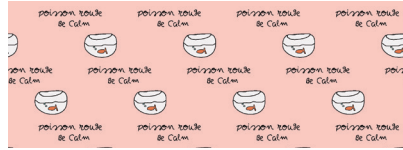

FRONT BACK: WHITE
REF : 035